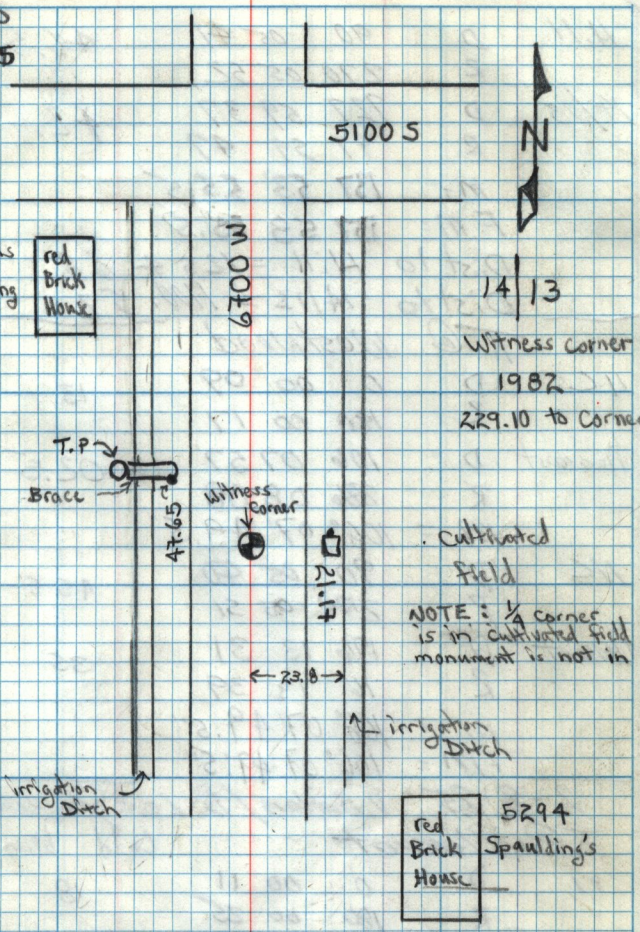

D. Lee  
T. WOOD  
5-30-85

161° 20' 28" From To 14 13 B.S. 146  
 A.B.T. ↑ To H-1 (717)